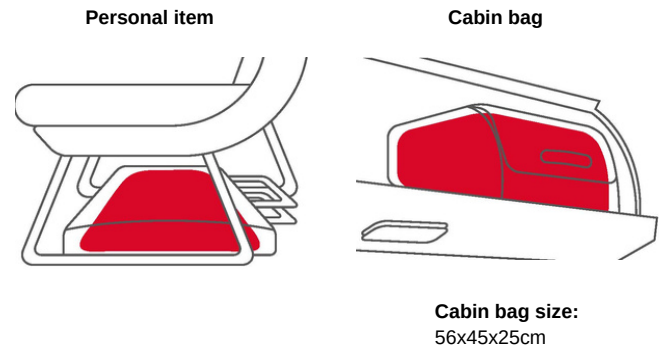

Forbidden items

Cabin baggage

Any personal item must be stowed under your front seat. The cabin baggage shall be placed on the overhead compartments. Remember that in case of lack of space your cabin baggage will be removed and loaded on to the aircraft hold.

Please do not carry forbidden security items in your cabin baggage or on your person.

Fire arms and discharge device:

Devices capable, or appearing capable, of being used to cause serious injury by discharging a projectile.

Stunning devices:

Devices designed specifically to stun or immobilise.

Objects with a sharp point or sharp edge:

Objects with a sharp point or sharp edge capable of being used to cause serious injury.

Workmen's tools:

Tools capable of being used either to cause serious injury or to threaten the safety of aircraft.

Blunt instruments:

Objects capable of being used to cause serious injury when used to hit.

Explosives and incendiary substances and devices:

Substances and devices capable, or appearing capable, of being used to cause serious injury or to pose a threat to the safety of aircraft.

Security notice

Is this your bag?

Did you pack it yourself?

Does your bag contain any items that you are carrying on behalf of someone else?

Could anyone put anything into it since you packed it?

Does it contain any electronic or electrical devices?