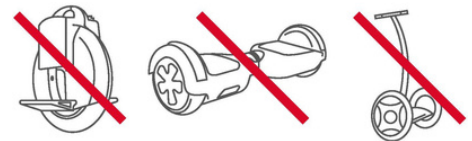

### Wheelchairs

**Wet battery**

Non spillable **X Cabin** **✓ Checked-in-baggage**  
 Spillable or Li **X Cabin** **✓ Checked-in-baggage**

**Ion litio battery**

Remove battery & transport in cabin.

### All Baggage

**Forbidden:**

Airwheel; Solo Wheel; Hover board; Segway & Mini-segway; Balance wheel.

**Smart bags are not accepted as cabin or checked-baggage if the batteries are not removed.**

The battery has to fly with the passenger on board and removed from the bag.